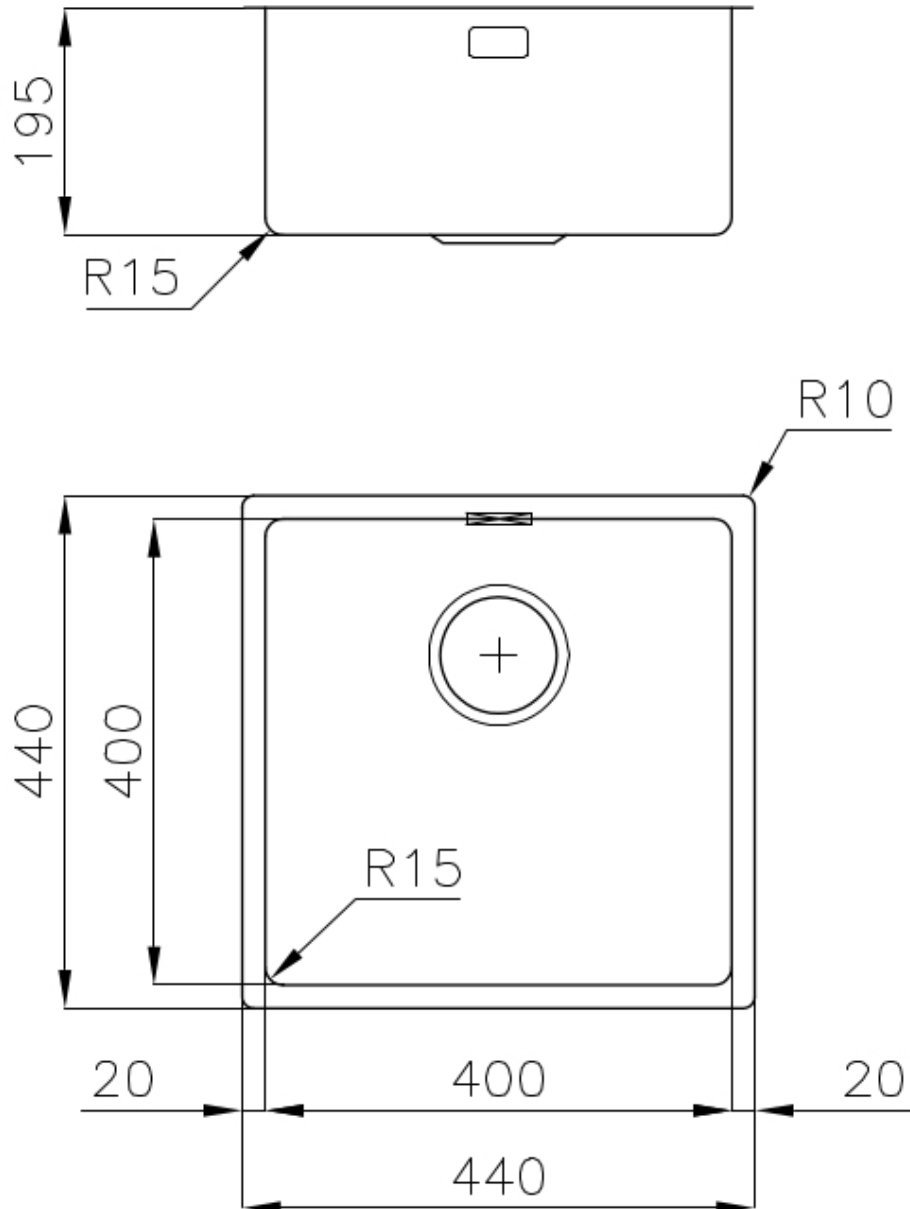

Material AISI 304 stainless steel

Texture Vintage

Base 60 cm

Dimensions 440x440 mm

Standard fittings Fixing hooks, gasket, drain, overflow and siphon, boxed packing

Mixer holes No standard holes

Built-in hole [View technical data sheet](#)

Drainer No

Width 44 cm

Bowl dimension 400 x 400 mm

Number of bowls 1 bowl

Waste fitting 3,5" drain

FEATURES

VINTAGE PVD The prestigious PVD finish combines with the care for detail of the Vintage finish, to create a combination of unique elegance.

Basket 3,5" waste fitting The drain is equipped with a large 3.5" drain, with the practical basket cap that prevents the discharge of solid parts.

High thickness 1mm thick steel. A significant thickness, which guarantees the maximum sturdiness and durability.

Small radius Bowls with squared shapes with a modern design and an increased capacity, for a minimal aesthetics connected with an extreme practicality.

TECHNICAL DATA

Cut out size
Dimensioni per foratura top