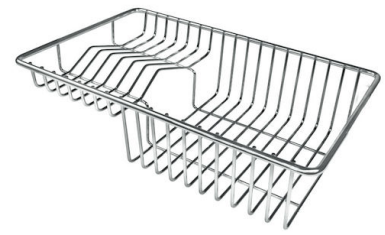

Small radius Bowls with squared shapes with a modern design and an increased capacity, for a minimal aesthetics connected with an extreme practicality.

TECHNICAL DATA

Cut out size
Dimensioni per foratura top

GALLERY

OPTIONAL ACCESSORIES

CUVETTE PERFOREE INOX

A154 F00

* only in combination with the accessory
A644 F04

CUVETTE PLASTIQUE BLANCHE

A153 A00

**GRILLE POR.ASSIETTES INOX
mm214x379**

A100 C03

* only in combination with the accessory
A644 A01

**GRILLE PORTE-ASSIETTES INOX
25x35**

A100 A54

* only in combination with the accessory
A644 F04

**PLANCHE DE DECOUPE CRYSTAL
23x41 CM**

A631 C00

**PLANCHE DE DECOUPE DOUBLE
HDPE**